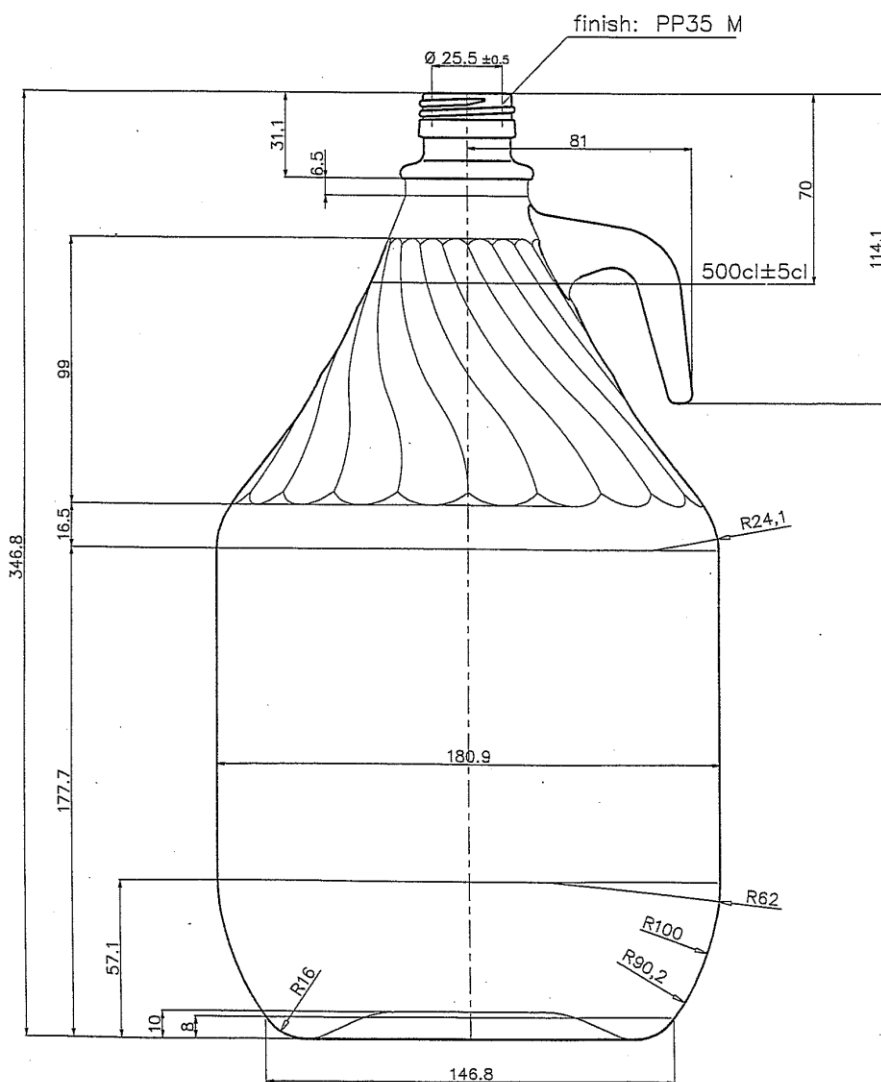

alevgor glass

Demi 5000 ml

Code	837
Capacity	5000 ml
Weight	1 500 g
Units per pallet	108/216