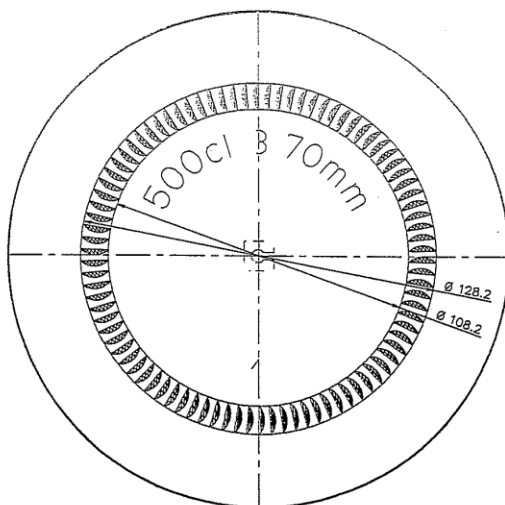

alevgor glass

Demi 5000 ml

Code	837
Capacity	5000 ml
Weight	1 500 g
Units per pallet	108/216